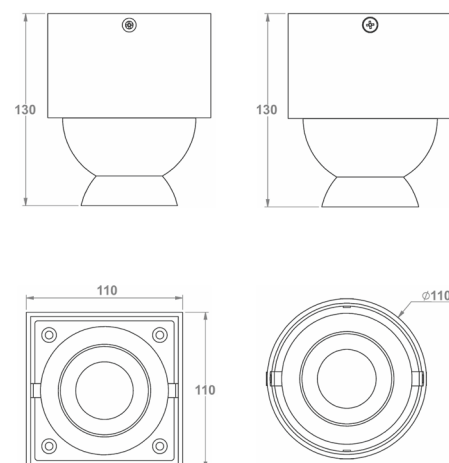

Aluminium Die-Cast

Types

Surface

Single Line Diagram

MINI CEILING LIGHT

The Z Ball mini ceiling light :

- Luminaire housing of Die-Cast Aluminium
- IP66, High Ingress Protection against dust & moisture
- The built quality ensures long and maintenance free service life
- Elegant range can be used in high end outdoor applications
- Powerful and precise optics
- Energy-efficient LED with high colour rendering
- Available in narrow and wide beam angles

Light Distribution

CRI ≥ 80/90

MINI CEILING LIGHT

Product Order Code	System Power	Dimensions
1512	10W	Dia=110mm, H=130mm

Order Options

CCT (Colour Temperature)

2700K
3000K
4000K

CRI